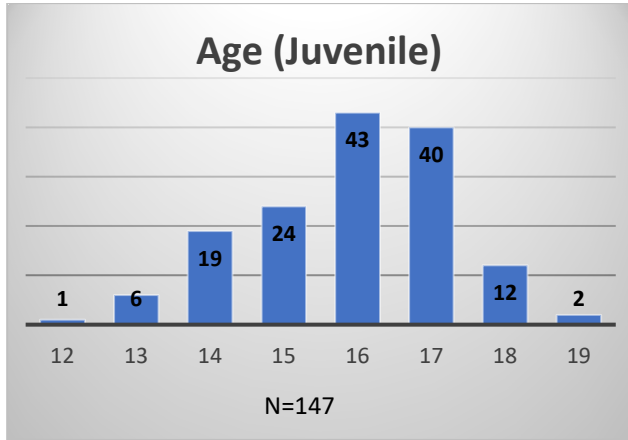

Daily Data Dashboard – July 13, 2023

Demographics for JTDC Population

Thursday Morning Midnight Count

Total # of probation Involved youth¹: 1,244

¹ Probation Active: Any youth who is pending sentencing with an active social history, has been formally placed on probation or supervision with Cook County Juvenile Probation on the date of the report.

*Age, Gender and Race for Criminal Court population (N=1) is not represented in this report.

Data sources: cFive Supervisor – Probation Population and RMIS – JTDC Population

Daily Data Dashboard – July 13, 2023
Demographics for JTDC Population
Thursday Morning Midnight Count