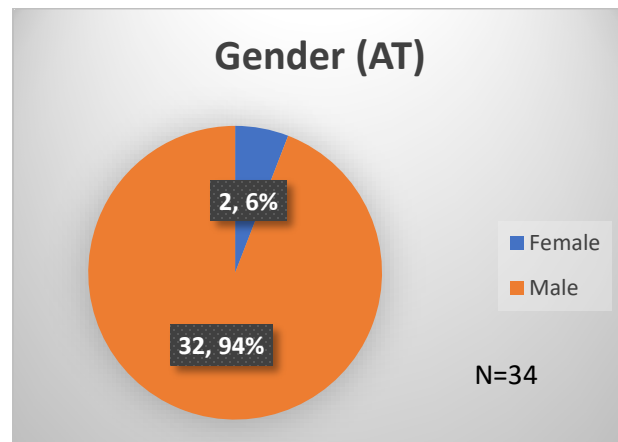

Daily Data Dashboard – July 13, 2023

Demographics for JTDC Population

Thursday Morning Midnight Count

Total # of probation Involved youth¹: 1,244

¹ Probation Active: Any youth who is pending sentencing with an active social history, has been formally placed on probation or supervision with Cook County Juvenile Probation on the date of the report.

*Age, Gender and Race for Criminal Court population (N=1) is not represented in this report.

Data sources: cFive Supervisor – Probation Population and RMIS – JTDC Population

Daily Data Dashboard – July 13, 2023
Demographics for JTDC Population
Thursday Morning Midnight Count