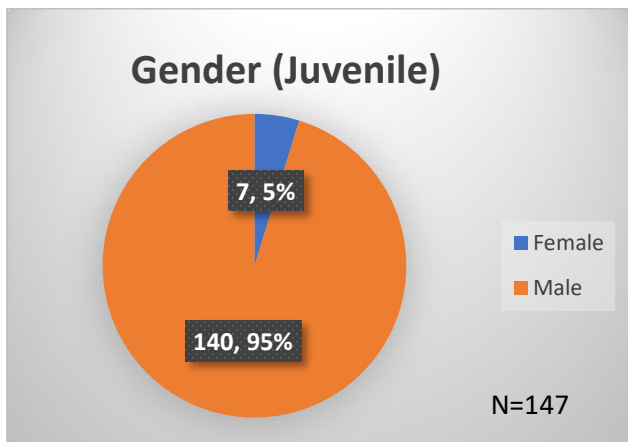

Daily Data Dashboard – July 13, 2023

Demographics for JTDC Population

Thursday Morning Midnight Count

Total # of probation Involved youth¹: 1,244

¹ Probation Active: Any youth who is pending sentencing with an active social history, has been formally placed on probation or supervision with Cook County Juvenile Probation on the date of the report.

*Age, Gender and Race for Criminal Court population (N=1) is not represented in this report.

Data sources: cFive Supervisor – Probation Population and RMIS – JTDC Population

Daily Data Dashboard – July 13, 2023
Demographics for JTDC Population
Thursday Morning Midnight Count