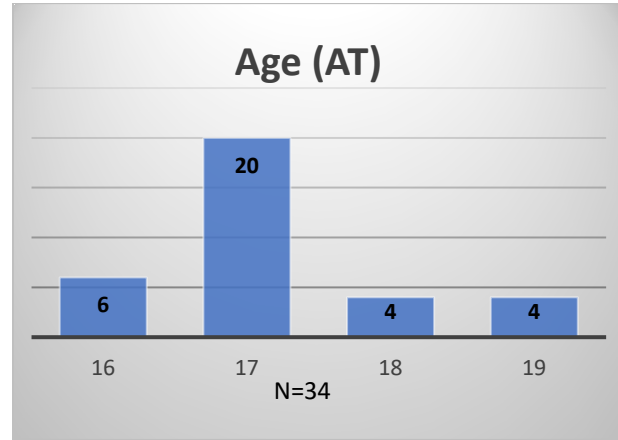

Daily Data Dashboard – July 13, 2023

Demographics for JTDC Population

Thursday Morning Midnight Count

Total # of probation Involved youth¹: 1,244

¹ Probation Active: Any youth who is pending sentencing with an active social history, has been formally placed on probation or supervision with Cook County Juvenile Probation on the date of the report.

*Age, Gender and Race for Criminal Court population (N=1) is not represented in this report.

Data sources: cFive Supervisor – Probation Population and RMIS – JTDC Population

Daily Data Dashboard – July 13, 2023
Demographics for JTDC Population
Thursday Morning Midnight Count