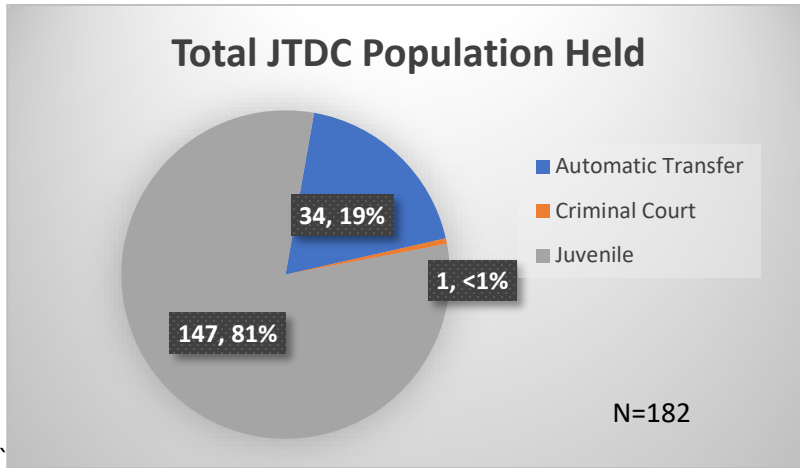

Daily Data Dashboard – July 13, 2023

Demographics for JTDC Population

Thursday Morning Midnight Count

Total # of probation Involved youth¹: 1,244

¹ Probation Active: Any youth who is pending sentencing with an active social history, has been formally placed on probation or supervision with Cook County Juvenile Probation on the date of the report.

*Age, Gender and Race for Criminal Court population (N=1) is not represented in this report.

Data sources: cFive Supervisor – Probation Population and RMIS – JTDC Population

Daily Data Dashboard – July 13, 2023
Demographics for JTDC Population
Thursday Morning Midnight Count